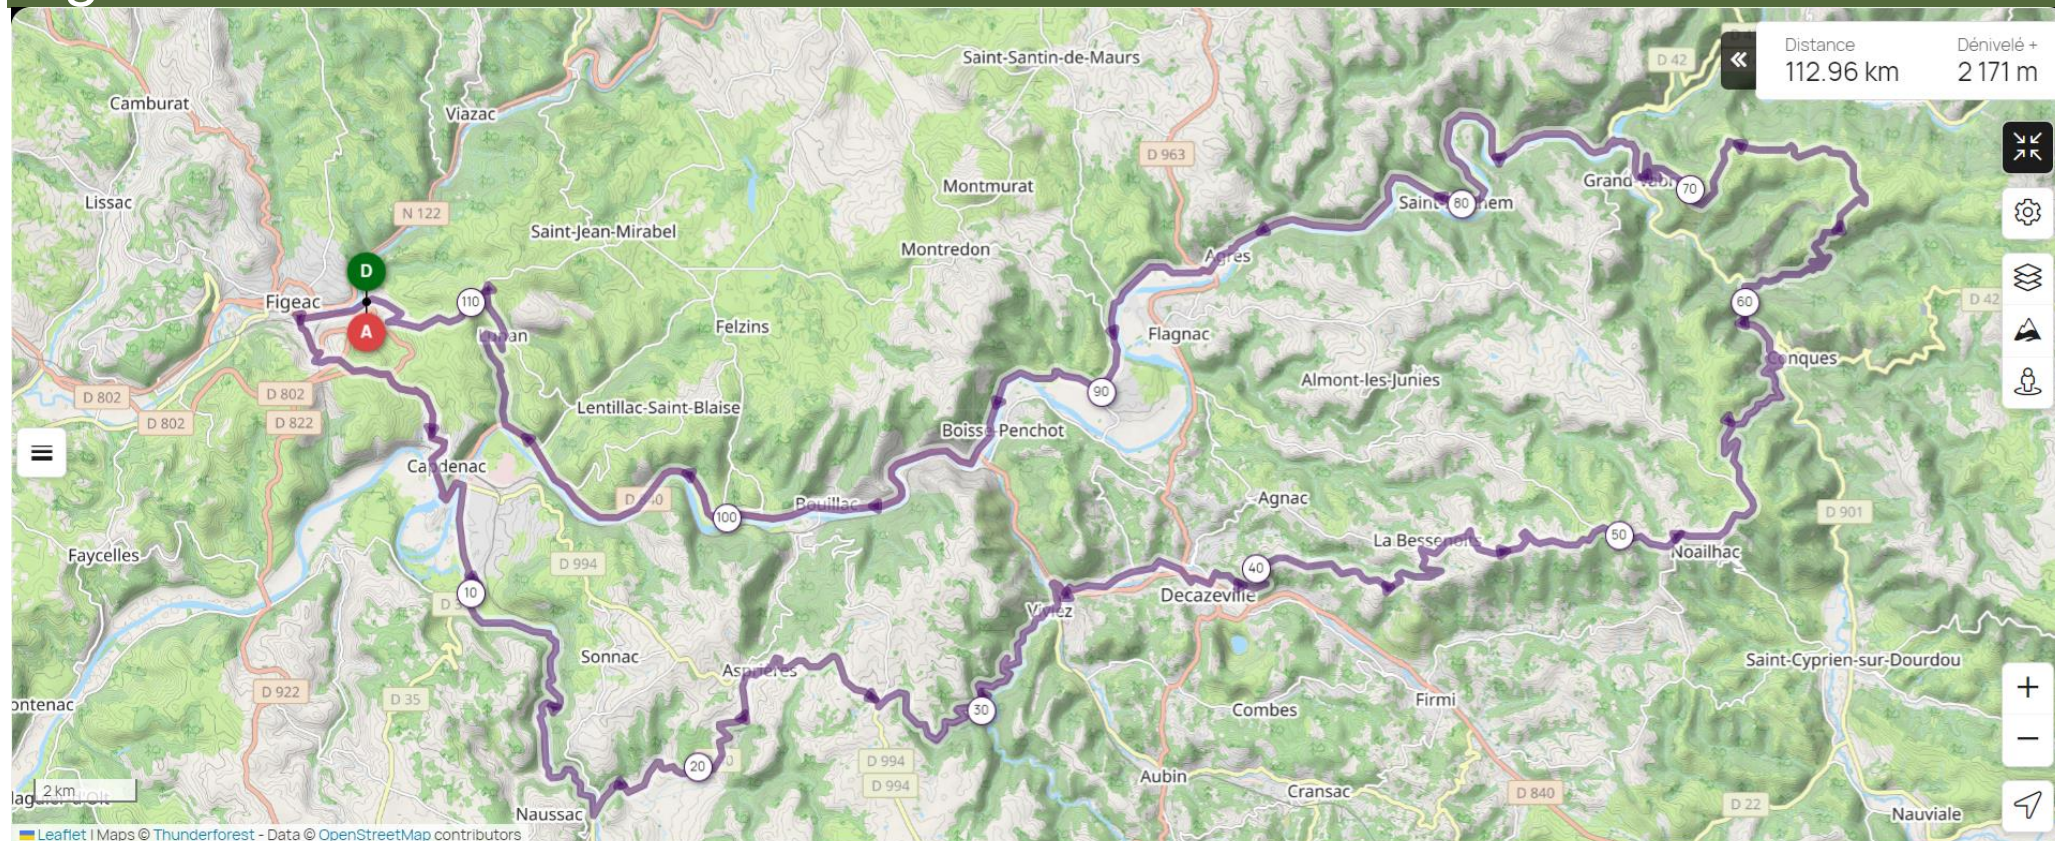

# Figeac #P1 - 113km - 2171md+

# Figeac #P2 - 105km - 1827md+

<https://www.openrunner.com/route-details/19686949>

# Figeac #P3 - 95km - 1535md+

# Figeac # P14 88km - 1260md+

<https://www.openrunner.com/route-details/19688145>