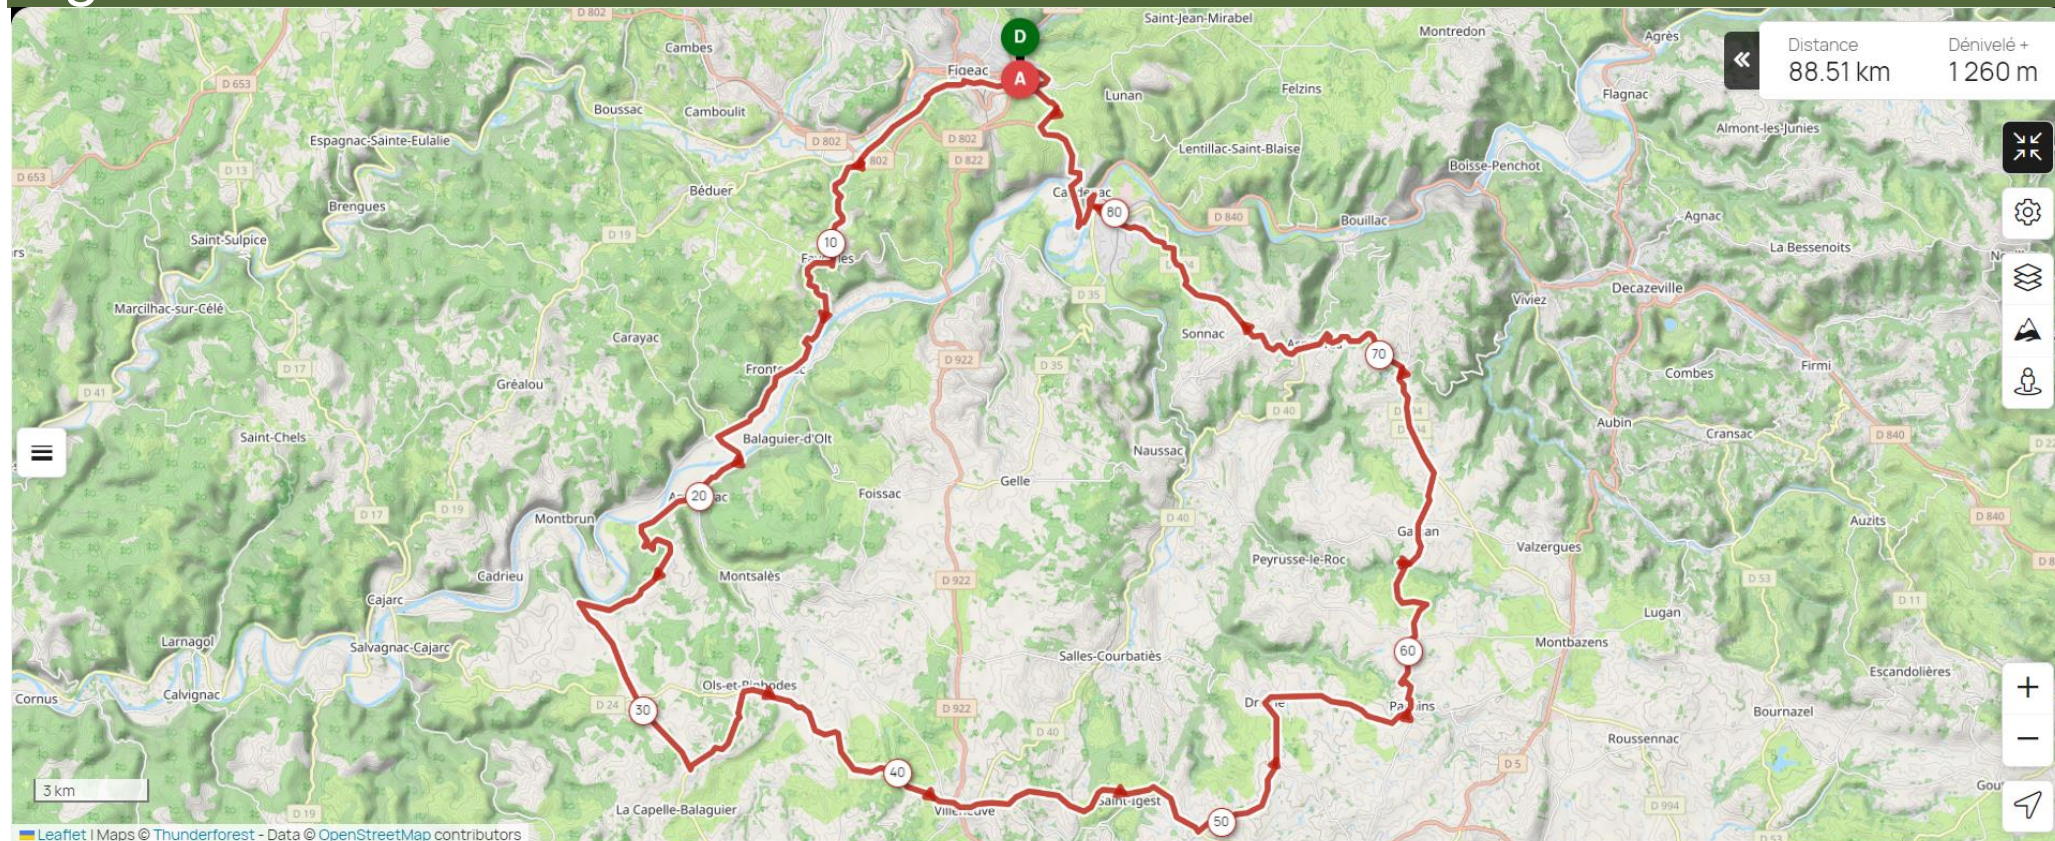

# Figeac #P10 - 101km - 1504md+

# Figeac # P13 109km - 1494md+

<https://www.openrunner.com/route-details/19688102>

# Figeac # P14 88km - 1260md+

<https://www.openrunner.com/route-details/19688145>