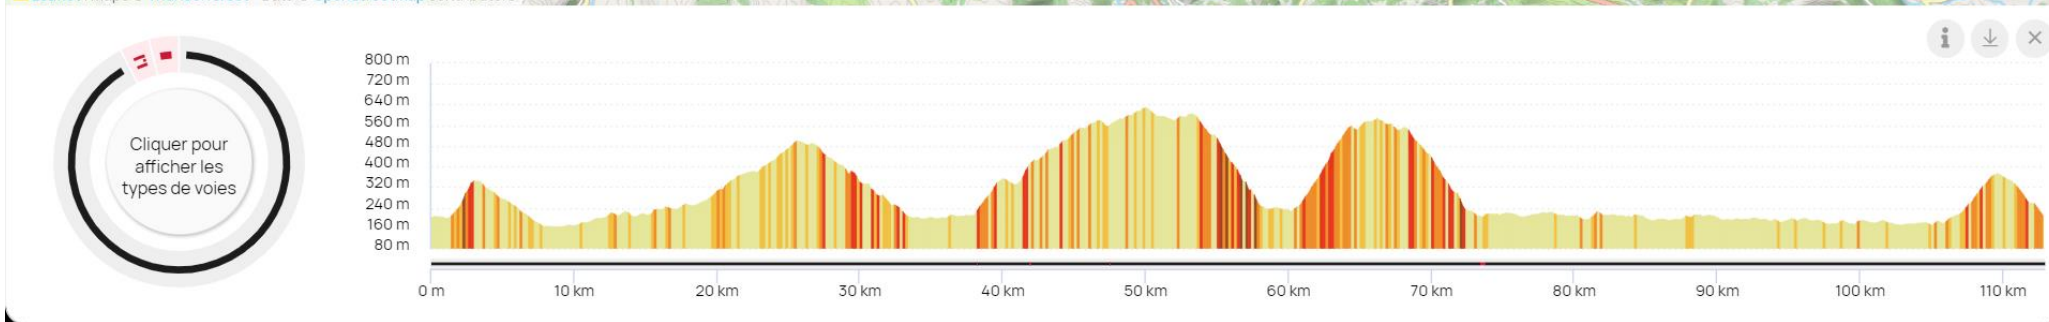

# Figeac #P1 - 113km - 2171md+

# Figeac #P2 - 105km - 1827md+

<https://www.openrunner.com/route-details/19686949>