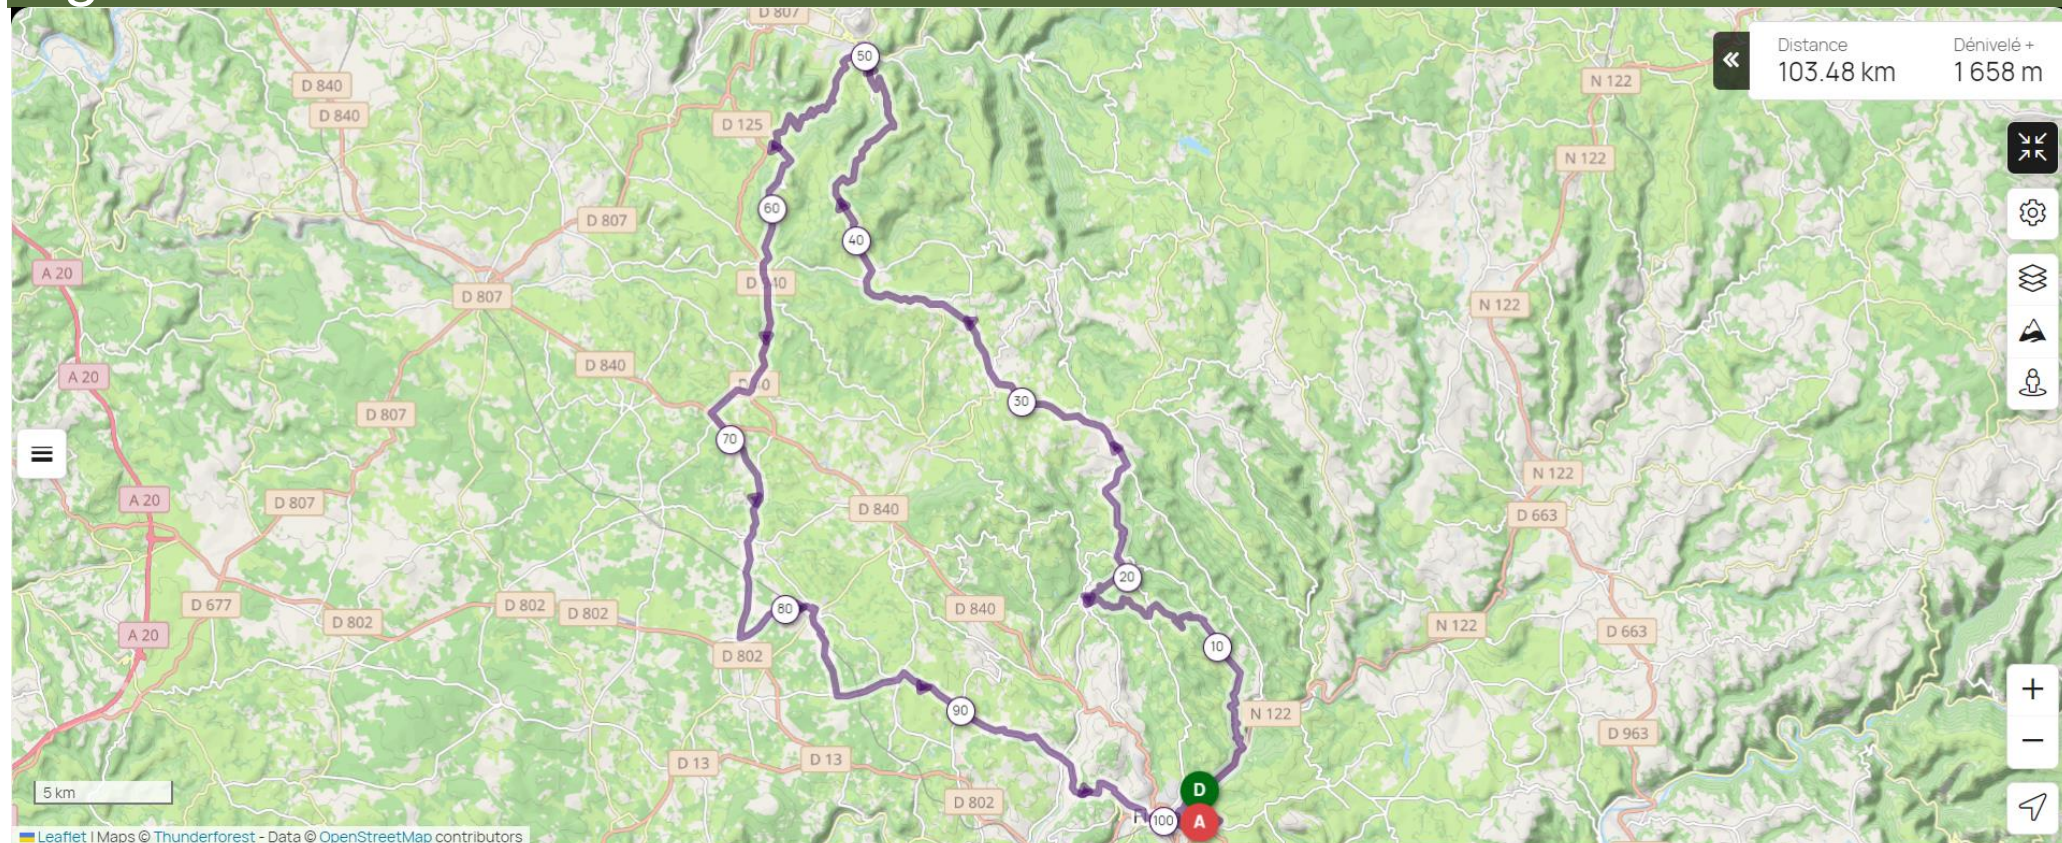

# Figeac #P5 - 95km - 1385md+

<https://www.openrunner.com/route-details/19687380>

## Figeac #P9 - 106km - 1204md+

Leaflet | Maps © Thunderforest - Data © OpenStreetMap contributors

<https://www.openrunner.com/route-details/19687489>

# Figeac #P10 - 101km - 1504md+

# Figeac # P13 109km - 1494md+

<https://www.openrunner.com/route-details/19688102>