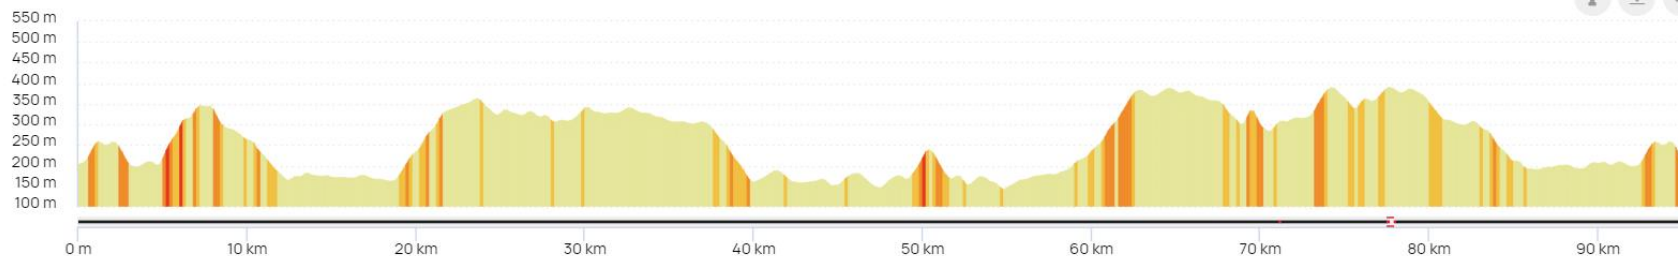

# Figeac #P2 - 105km - 1827md+

<https://www.openrunner.com/route-details/19686949>

# Figeac #P3 - 95km - 1535md+

# Figeac #P4 - 79km - 1336md+

# Figeac #P5 - 95km - 1385md+

<https://www.openrunner.com/route-details/19687380>