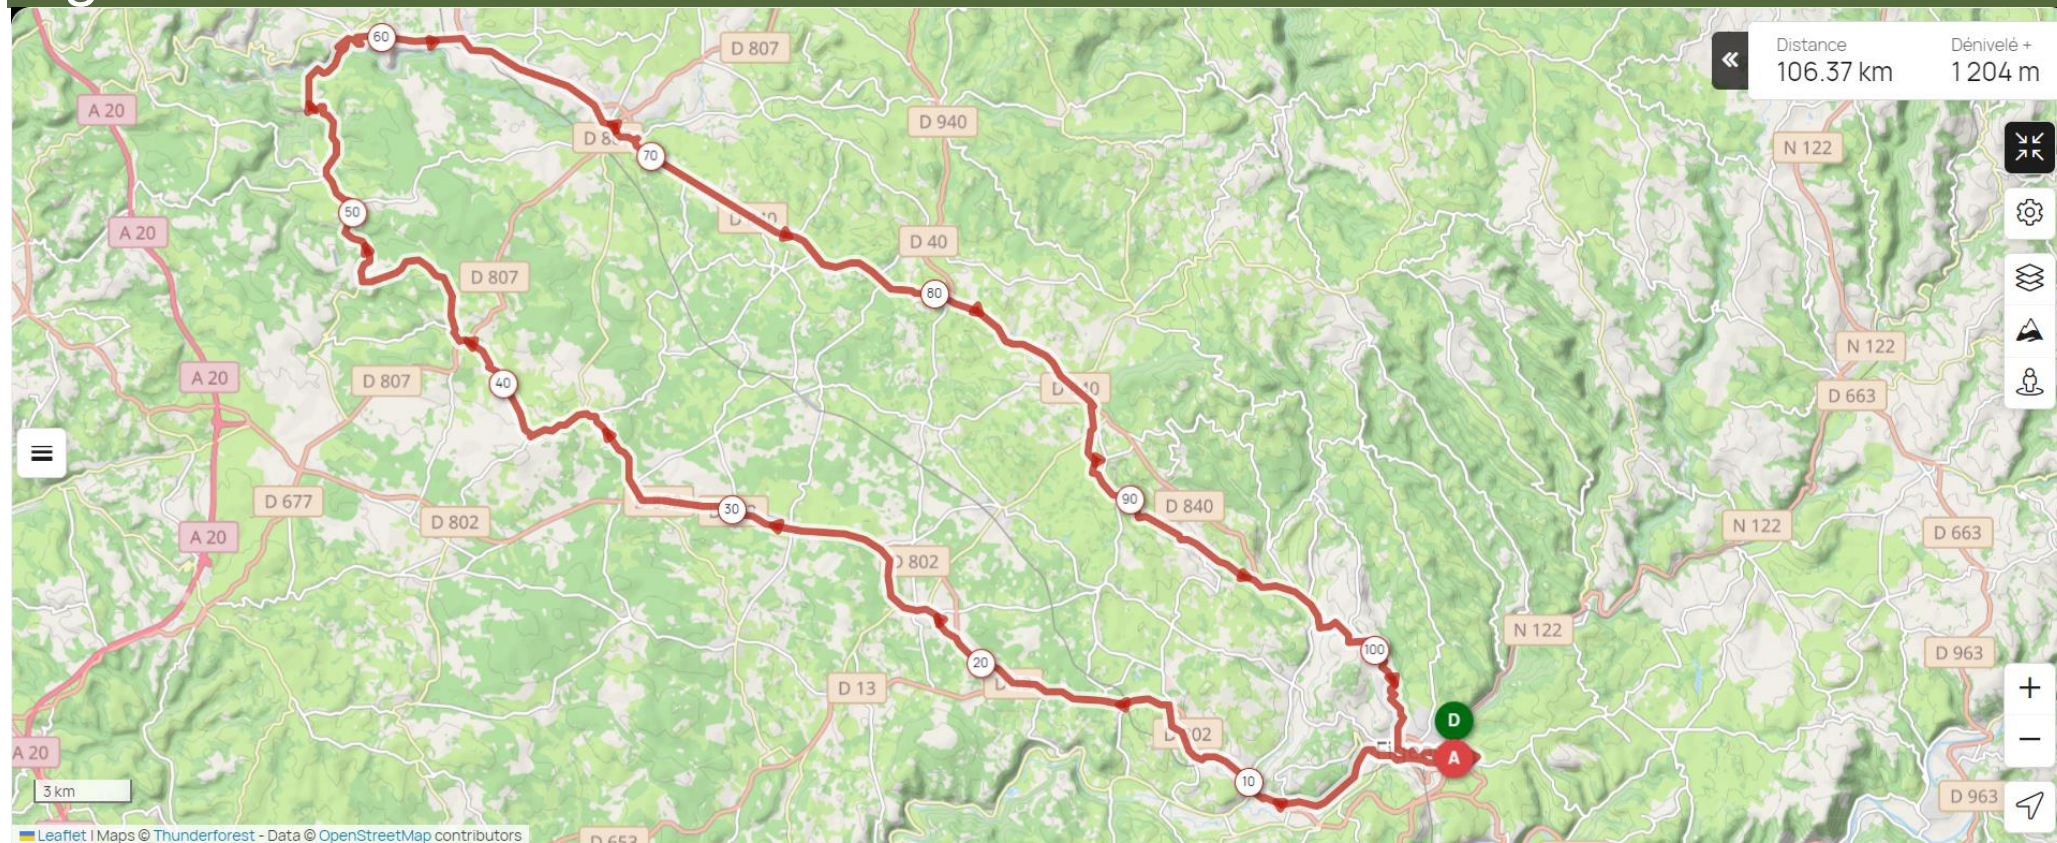

# Figeac #P4 - 79km - 1336md+

# Figeac #P5 - 95km - 1385md+

<https://www.openrunner.com/route-details/19687380>

## Figeac #P9 - 106km - 1204md+

Leaflet | Maps © Thunderforest - Data © OpenStreetMap contributors

<https://www.openrunner.com/route-details/19687489>

# Figeac # P14 88km - 1260md+

<https://www.openrunner.com/route-details/19688145>