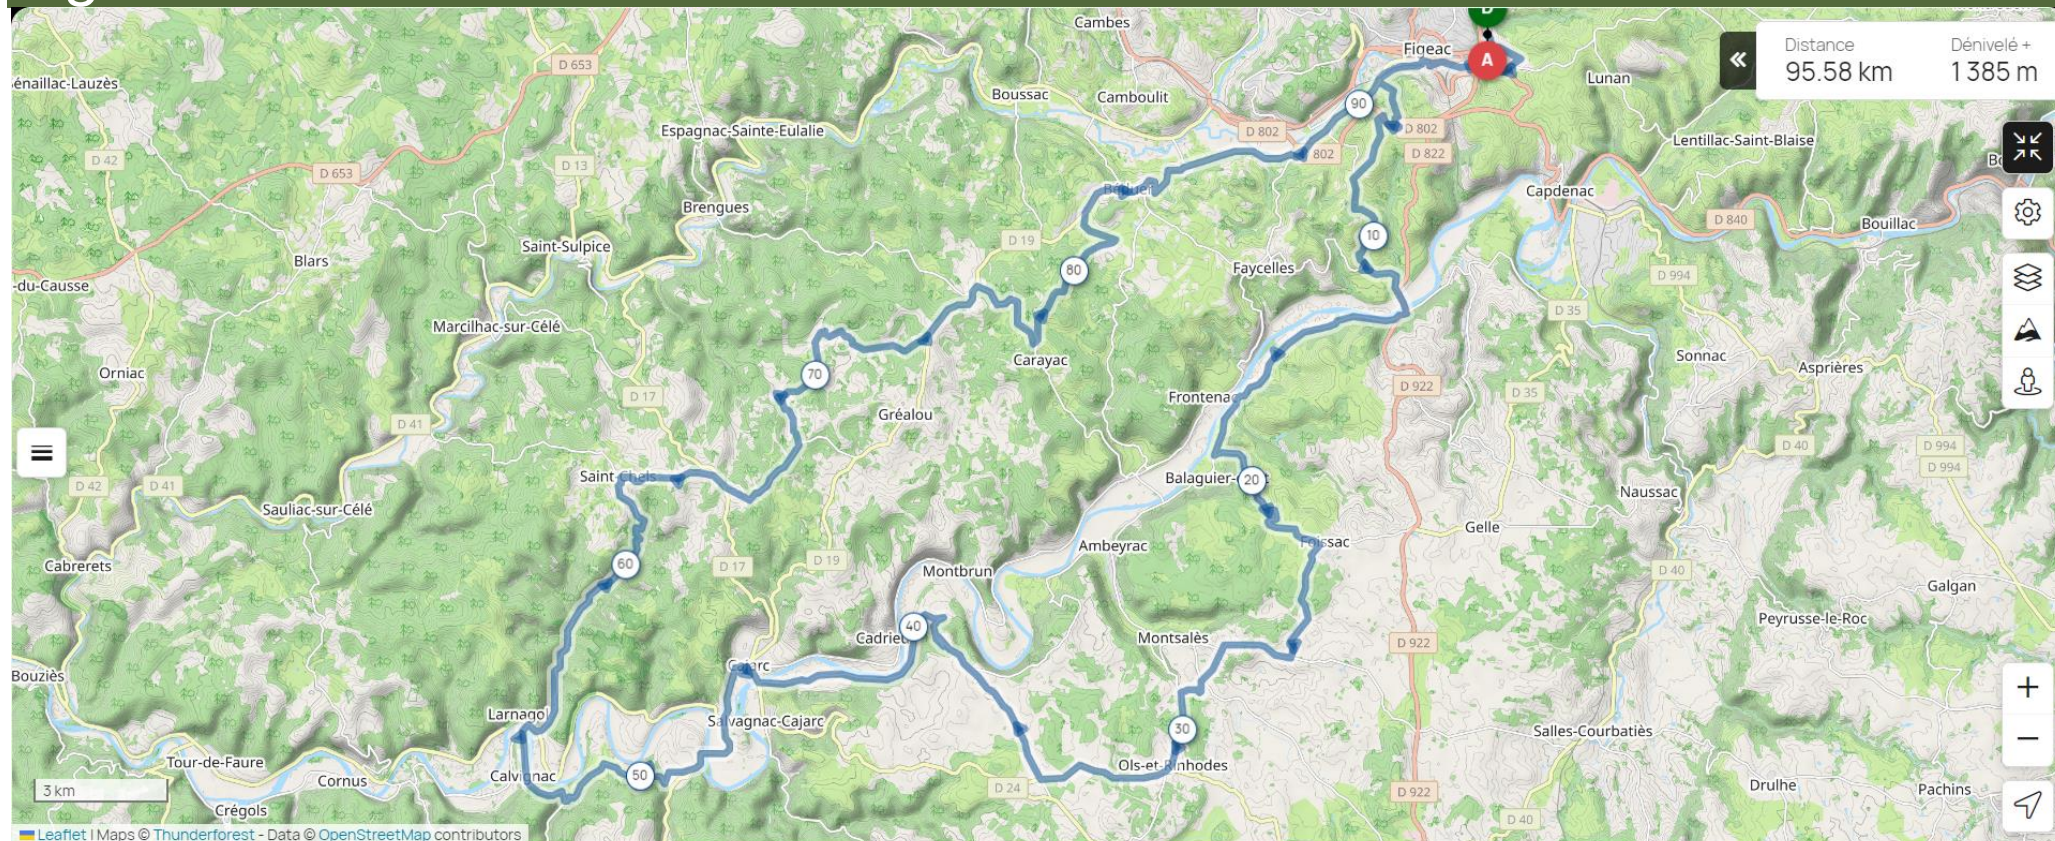

# Figeac #P2 - 105km - 1827md+

<https://www.openrunner.com/route-details/19686949>

# Figeac #P3 - 95km - 1535md+

# Figeac #P4 - 79km - 1336md+

# Figeac #P5 - 95km - 1385md+

<https://www.openrunner.com/route-details/19687380>