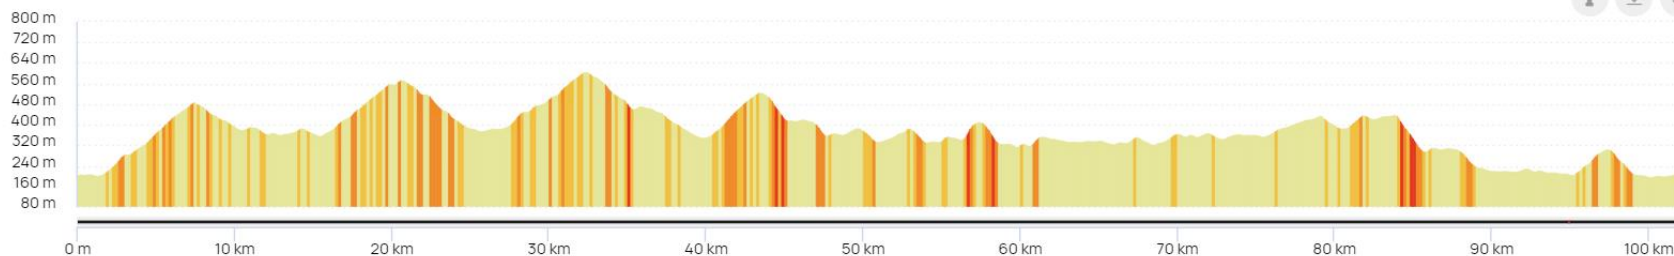

<https://www.openrunner.com/route-details/19688251>

Figeac #P16 - 103km - 1710md+