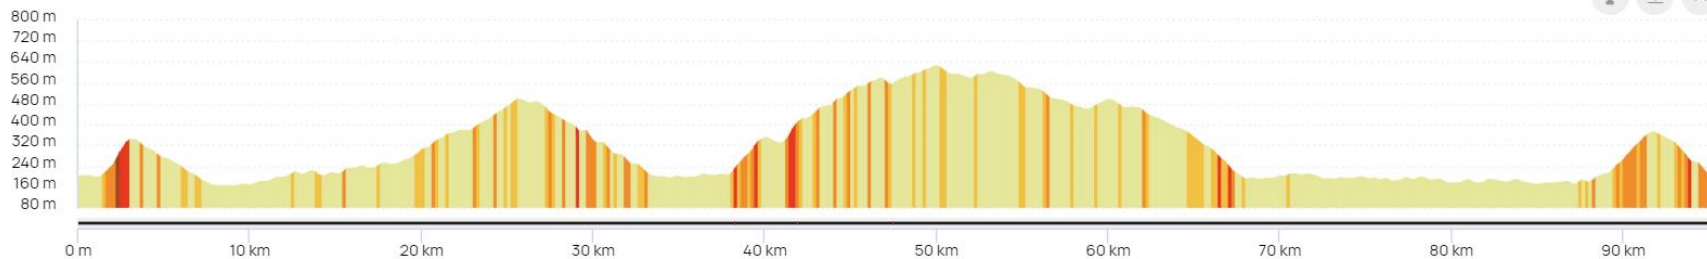

# Figeac #P1 - 113km - 2171md+

# Figeac #P2 - 105km - 1827md+

<https://www.openrunner.com/route-details/19686949>

# Figeac #P3 - 95km - 1535md+

# Figeac #P5 - 95km - 1385md+

<https://www.openrunner.com/route-details/19687380>