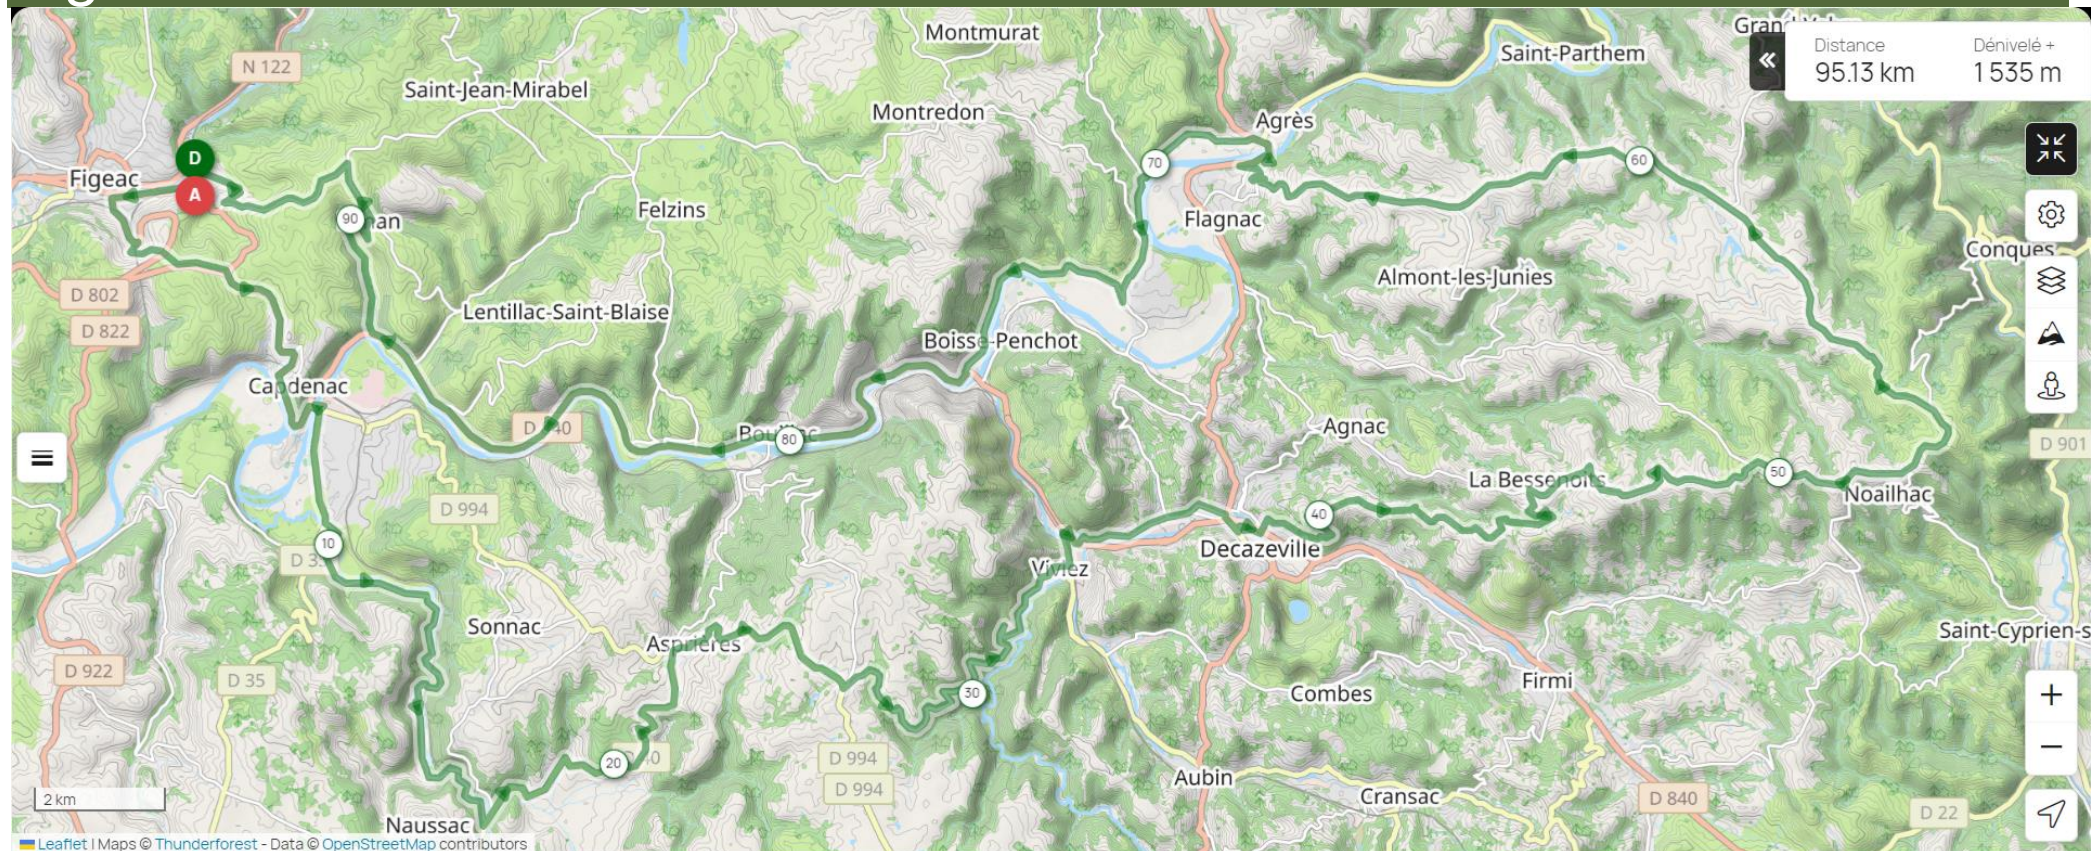

# Figeac #P1 - 113km - 2171md+

# Figeac #P2 - 105km - 1827md+

<https://www.openrunner.com/route-details/19686949>

# Figeac #P3 - 95km - 1535md+

# Figeac # P14 88km - 1260md+

<https://www.openrunner.com/route-details/19688145>