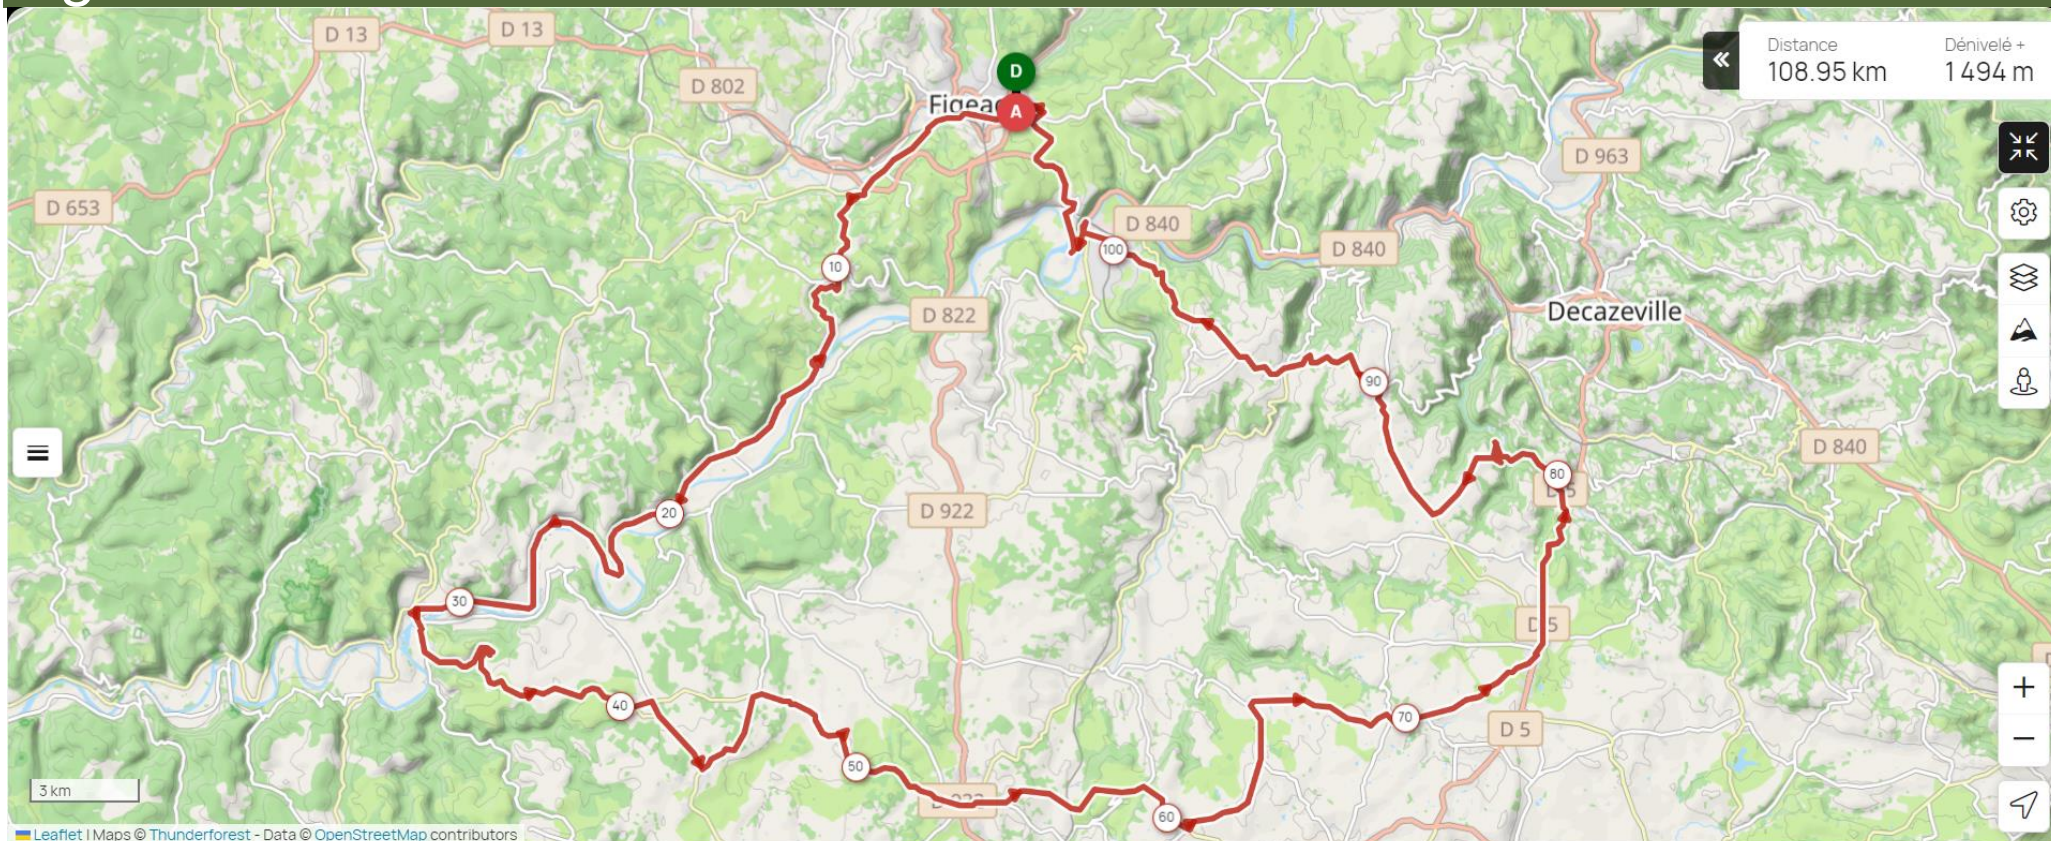

## Figeac #P9 - 106km - 1204md+

Leaflet | Maps © Thunderforest - Data © OpenStreetMap contributors

<https://www.openrunner.com/route-details/19687489>

# Figeac #P10 - 101km - 1504md+

# Figeac # P13 109km - 1494md+

<https://www.openrunner.com/route-details/19688102>

# Figeac # P14 88km - 1260md+

<https://www.openrunner.com/route-details/19688145>