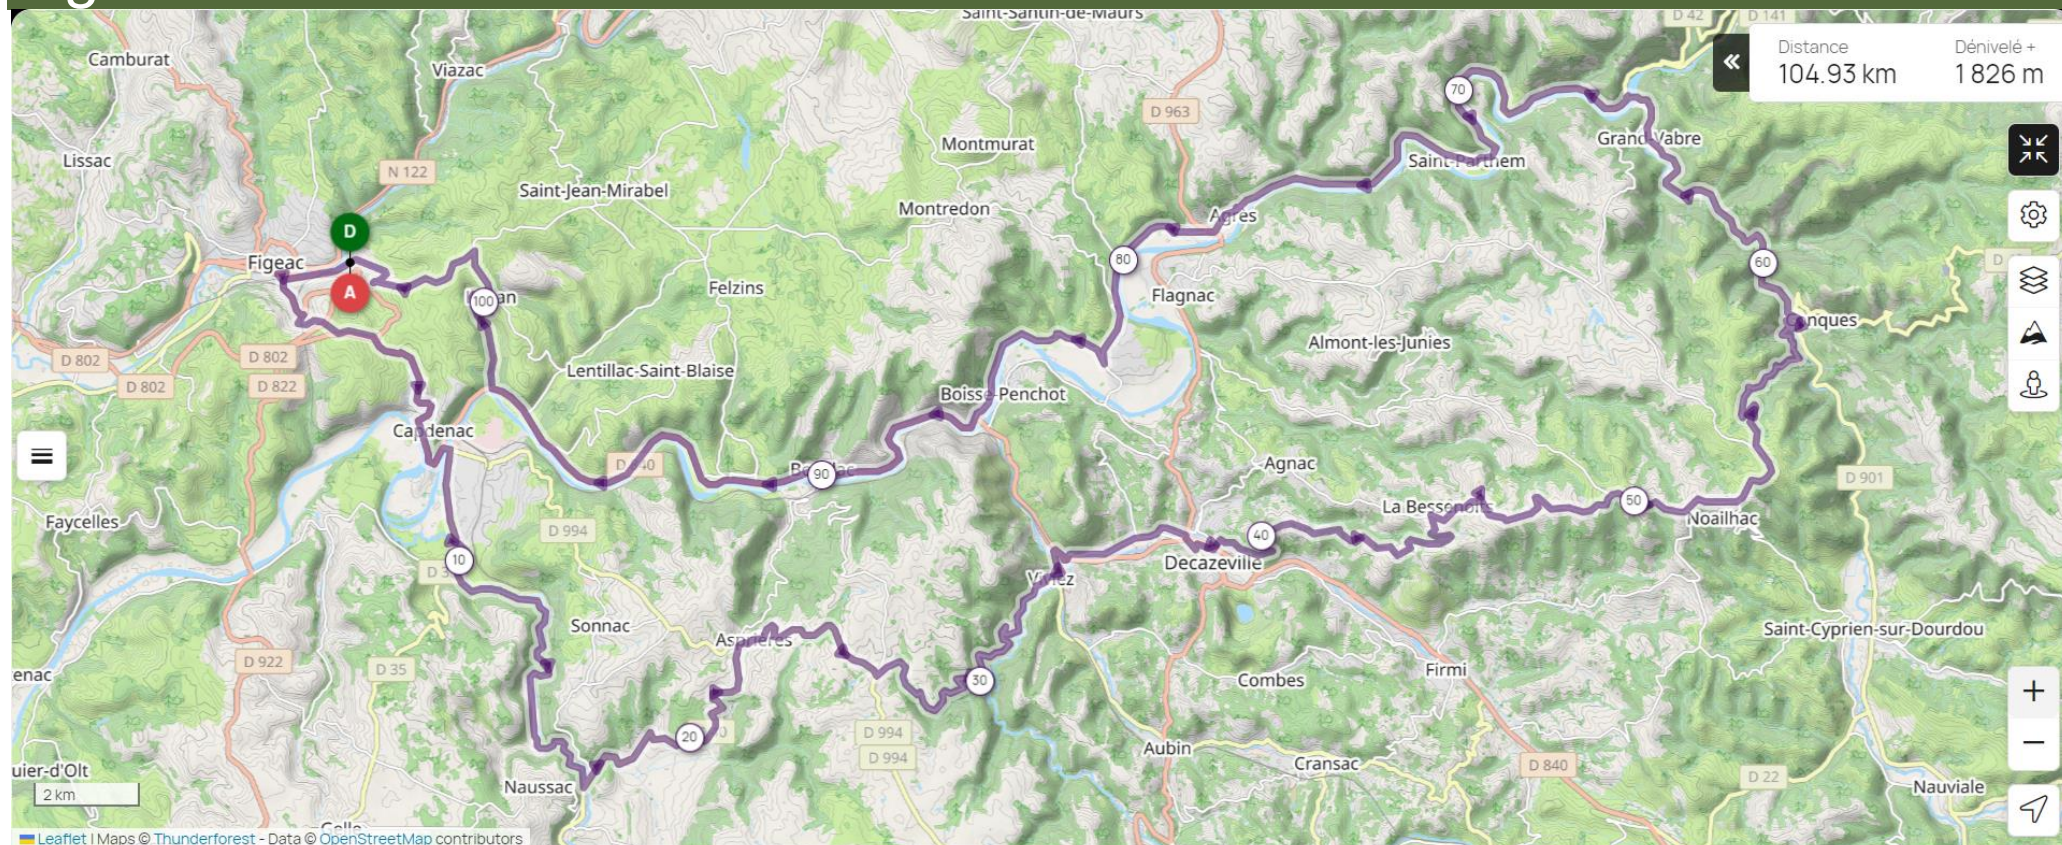

# Figeac #P1 - 113km - 2171md+

# Figeac #P2 - 105km - 1827md+

<https://www.openrunner.com/route-details/19686949>

# Figeac #P3 - 95km - 1535md+

# Figeac # P14 88km - 1260md+

<https://www.openrunner.com/route-details/19688145>