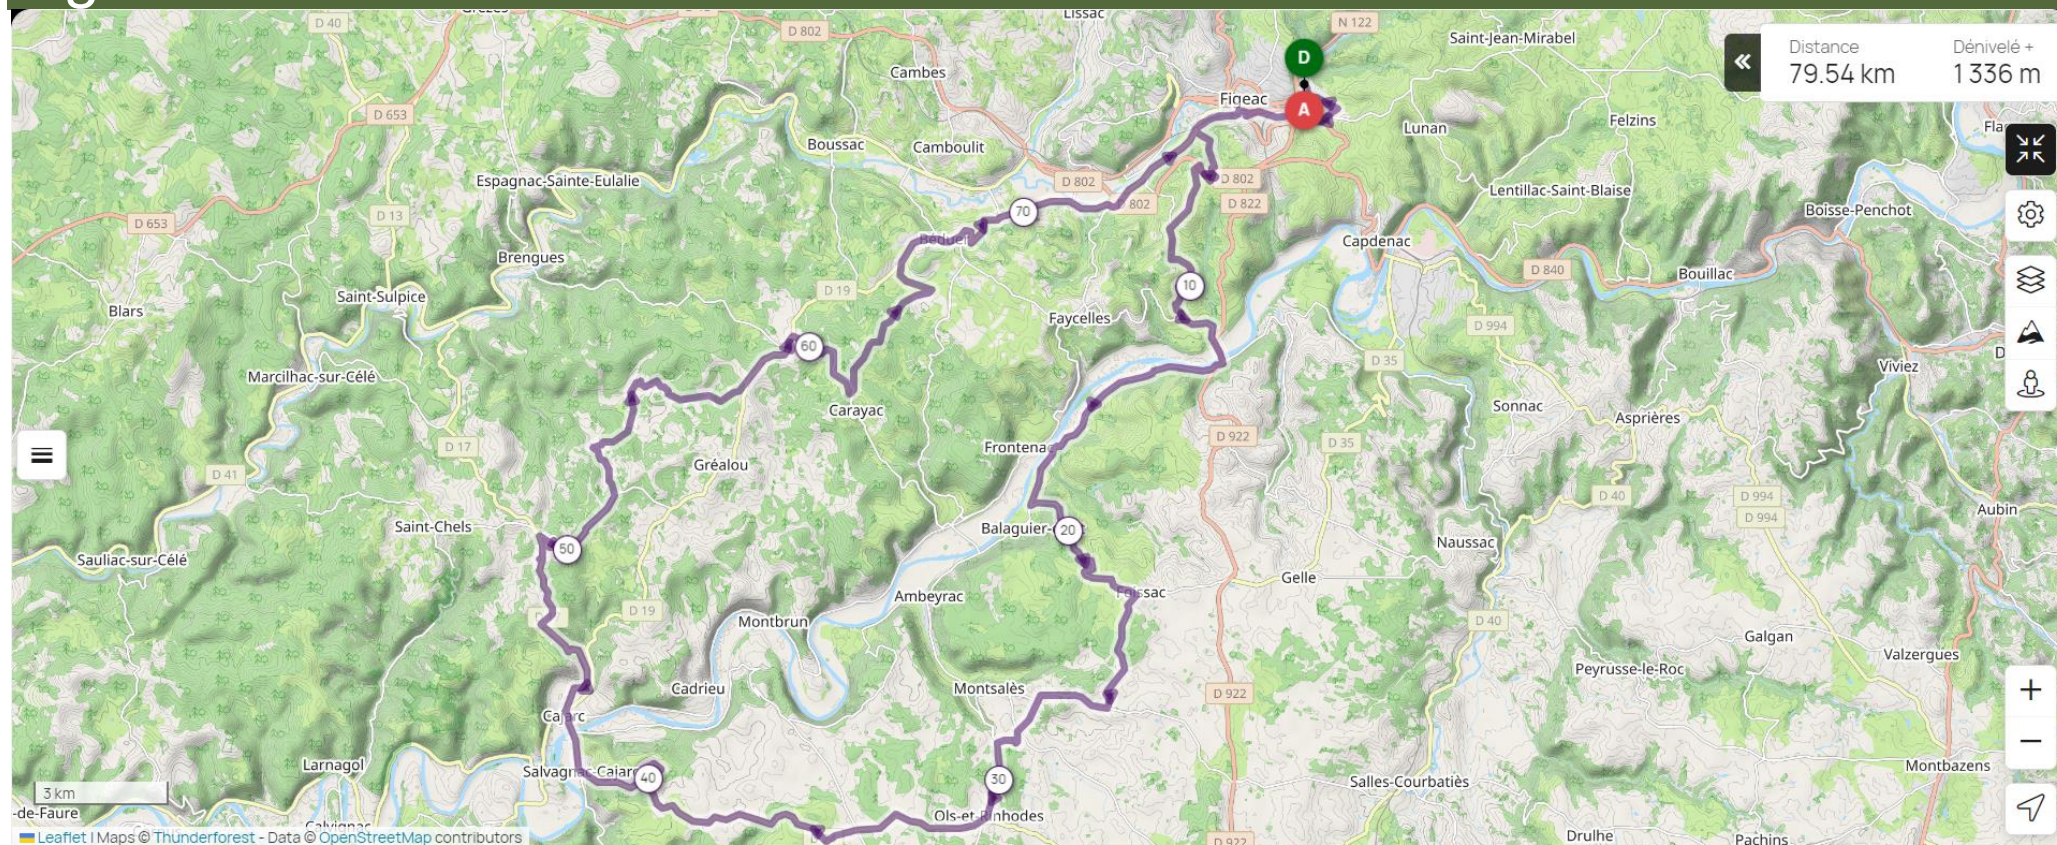

# Figeac #P2 - 105km - 1827md+

<https://www.openrunner.com/route-details/19686949>

# Figeac #P3 - 95km - 1535md+

# Figeac #P4 - 79km - 1336md+

# Figeac #P5 - 95km - 1385md+

<https://www.openrunner.com/route-details/19687380>