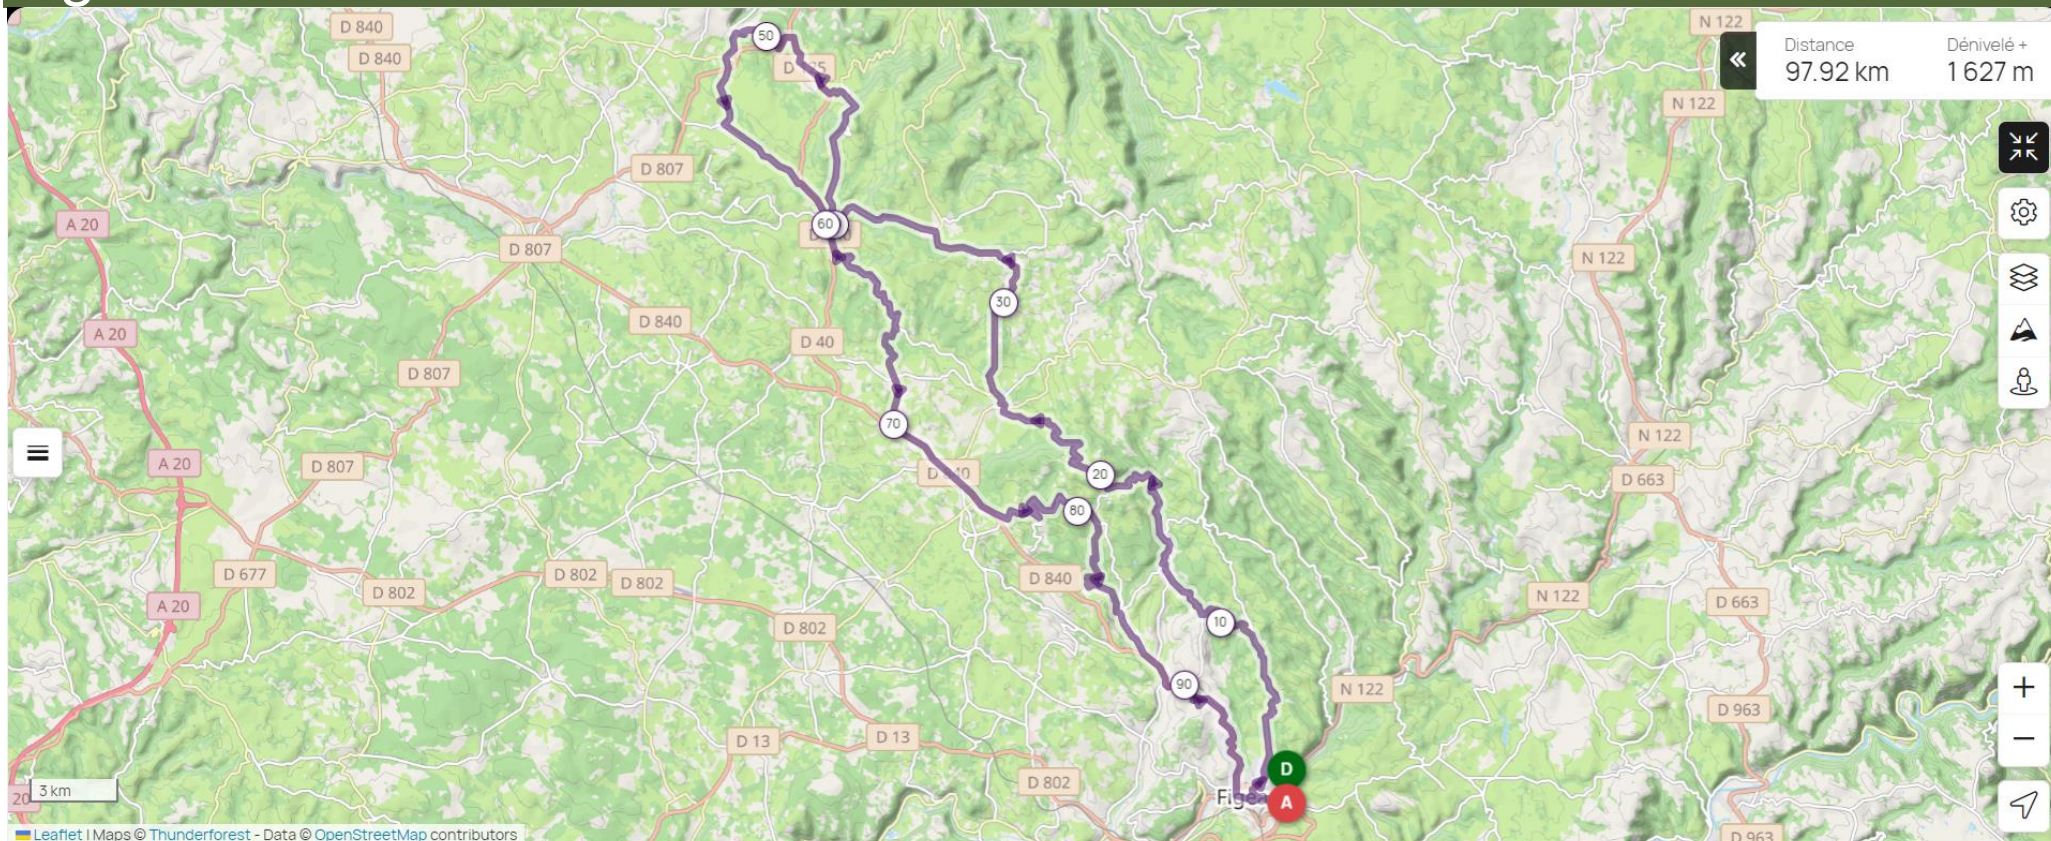

# Figeac #P10 - 101km - 1504md+

# Figeac # P13 109km - 1494md+

<https://www.openrunner.com/route-details/19688102>

# Figeac # P14 88km - 1260md+

<https://www.openrunner.com/route-details/19688145>

# Figeac #P15 - 97km - 1627md+

<https://www.openrunner.com/route-details/19688251>