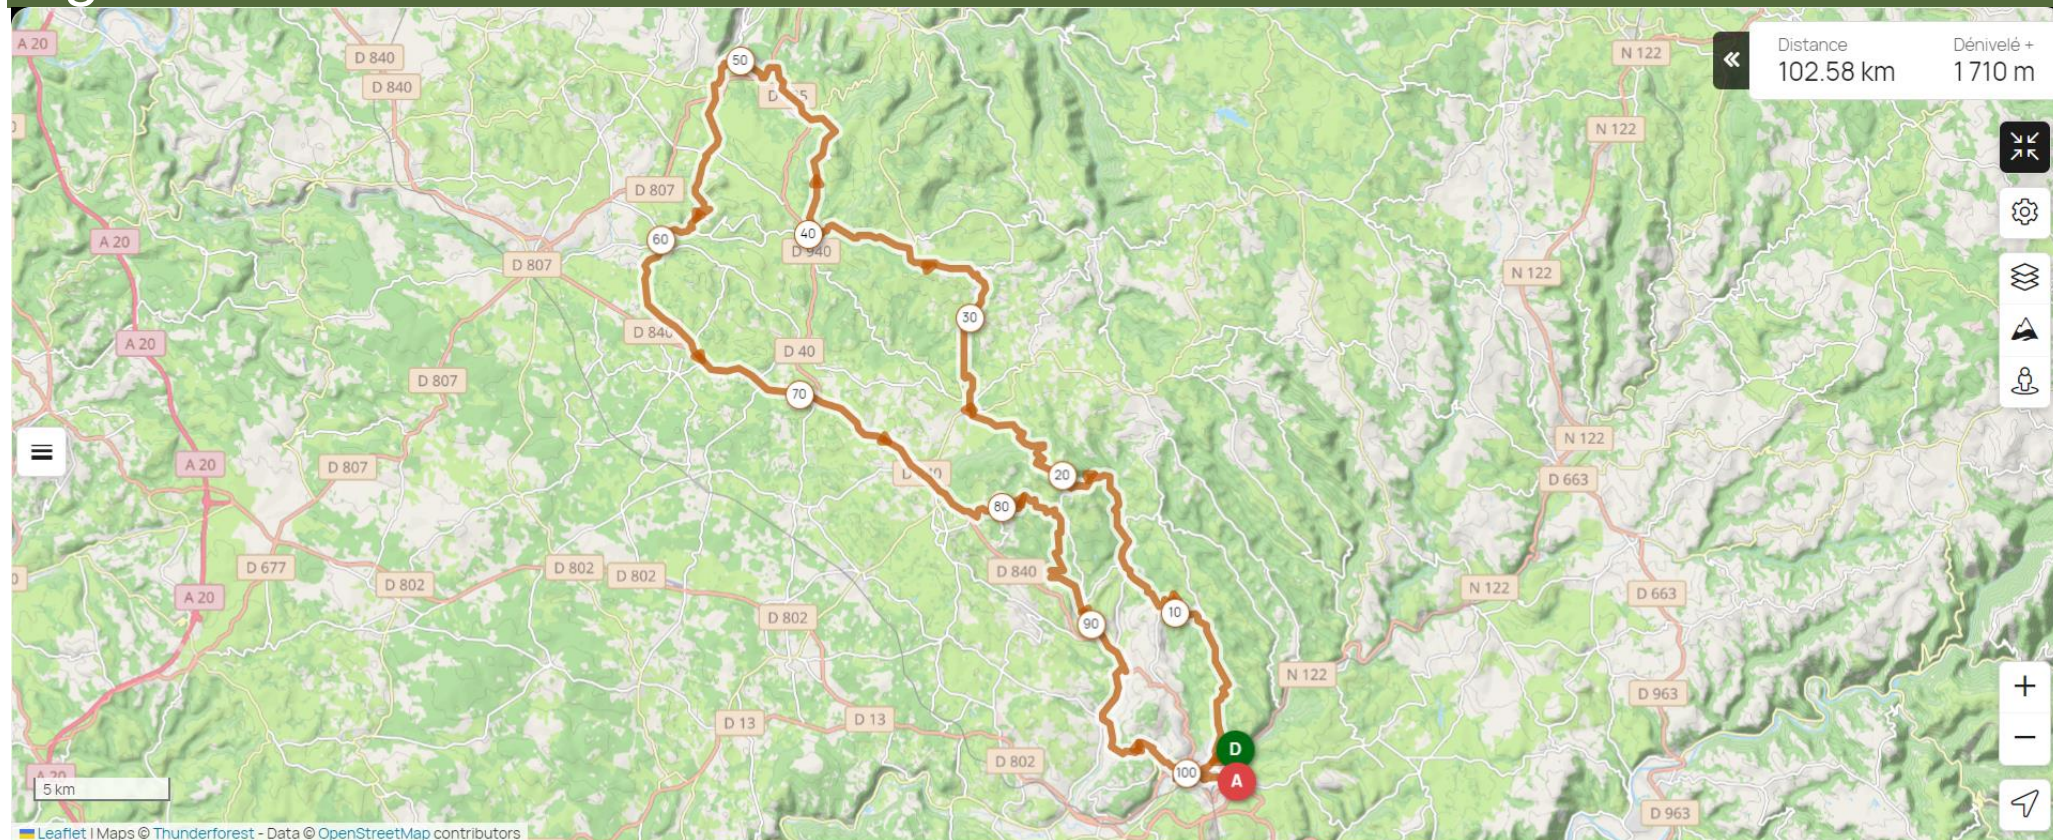

# Figeac # P13 109km - 1494md+

<https://www.openrunner.com/route-details/19688102>

# Figeac # P14 88km - 1260md+

<https://www.openrunner.com/route-details/19688145>

# Figeac #P15 - 97km - 1627md+

<https://www.openrunner.com/route-details/19688251>

# Figeac #P16 - 103km - 1710md+

<https://www.openrunner.com/route-details/19688280>