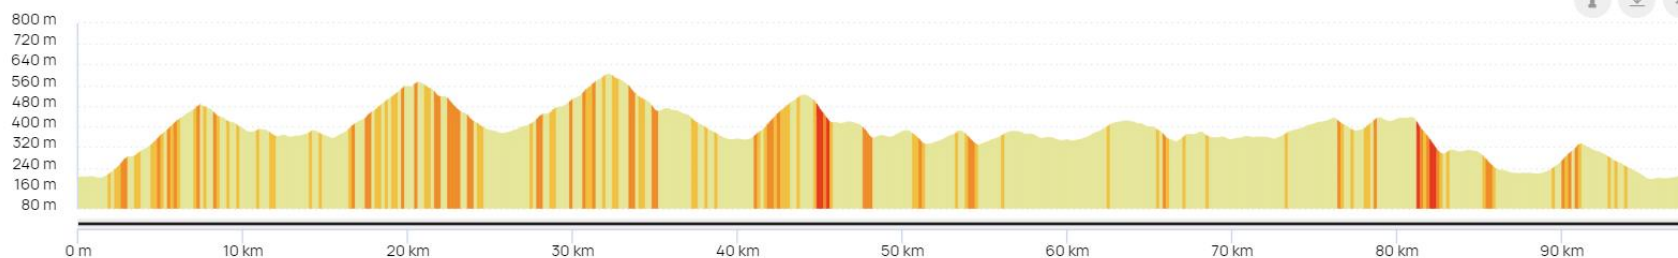

<https://www.openrunner.com/route-details/19688145>

Figeac #P15 - 97km - 1627md+